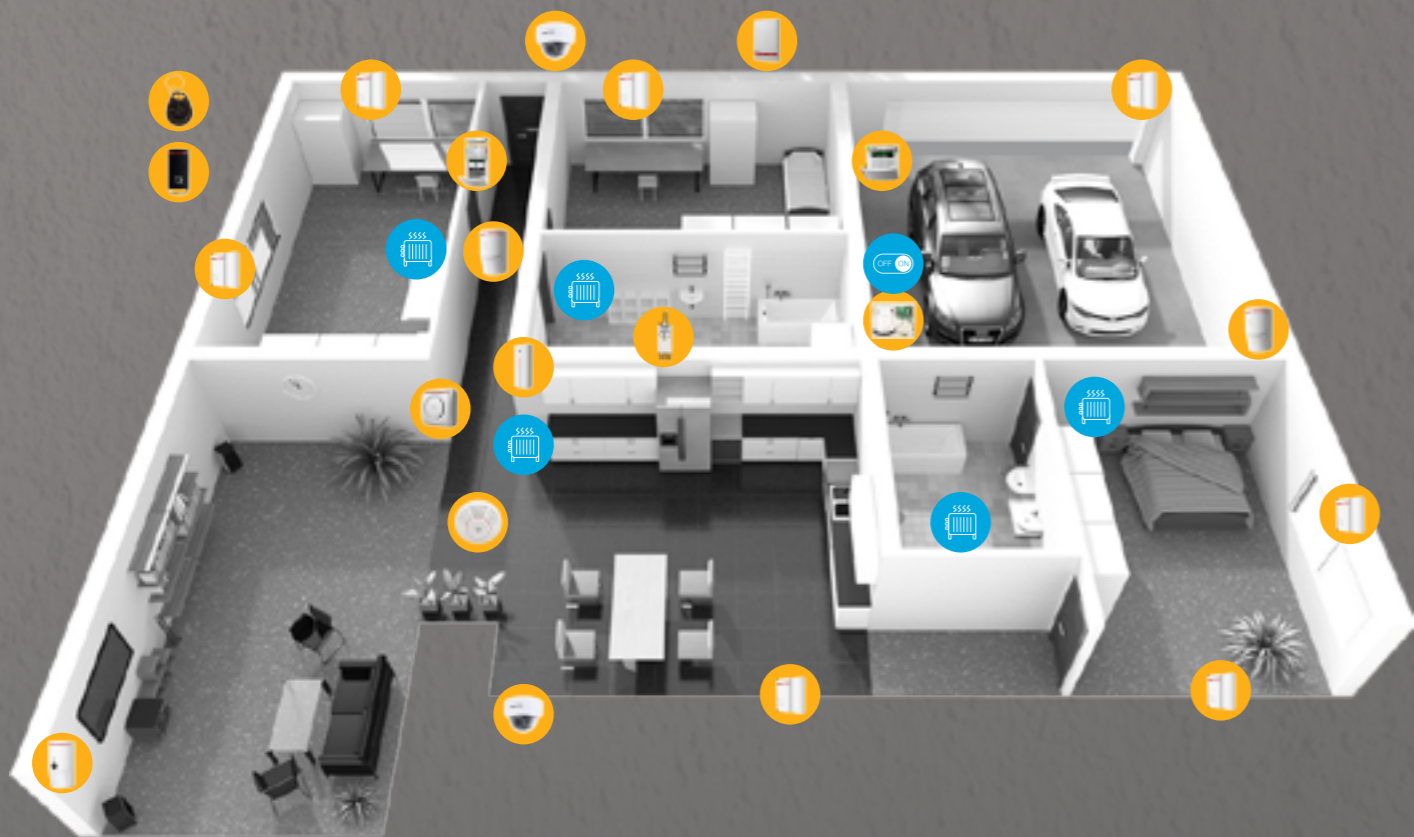

Four steps to security

Intuitive two-button control

The JABLOTRON 100+ system is so easy to control that you will manage it with your weekend shopping in your hand. All you need to do is to press the button of the respective segment and authorize yourself. If you add for instance a garage in future, the number of segments can be extended any time without problems.

Control your home in other ways

Protect your house and family

Security alarm

Preventing break-ins

Emergency alarm

5-layers security system

Secured data

AUTOMATION