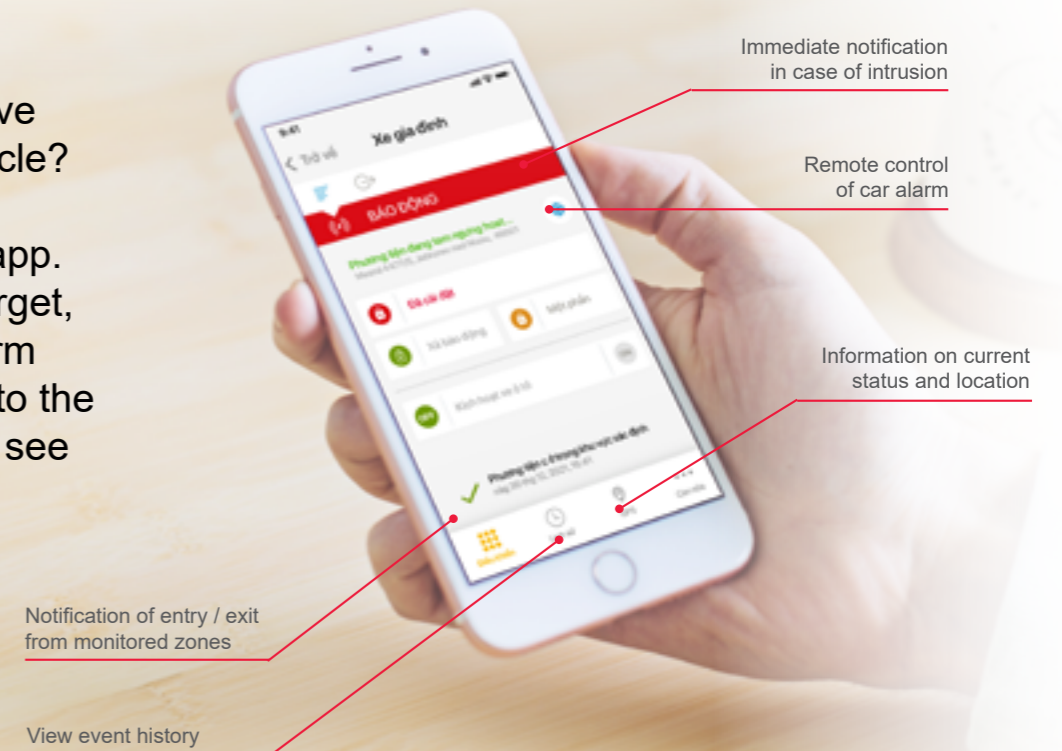

VIDEO-VERIFICATION CAMERA

In case of an alarm, it sends a one-minute video from the guarded location. It allows you to see what the situation looked like before and after the event.

FIRE DETECTOR

It can recognize smoke or an increased temperature and warn you before a fire breaks out.

Car security and monitoring

The car alarm combines vehicle security, acoustic indication, an immobilizer and notification of an alarm via mobile phone. At the same time, it can distinguish exactly what happened and you will immediately receive information specifying the type and location of the alarm.

Other functions

- ✓ Notification of an unlocked vehicle
- ✓ Monitoring battery status
- ✓ Opening a garage by flashing the lights
- ✓ Independent heating control via the app

Operate your car alarm remotely

Not sure if you have secured your vehicle? Check using the MyJABLOTRON app. If you really did forget, simply set the alarm remotely. Thanks to the app, you can also see other details.

Monitor your vehicles on the road