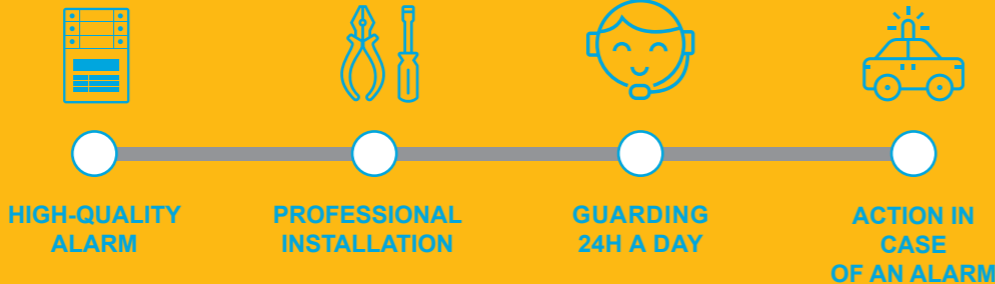

JABLOTRON 100+ security system

This professional security system protects you not only against thieves, but also against fire, flooding or a gas leak and is also able to control the heating or for example open your garage door.

Thanks to the wide range of detectors, it can flexibly adapt both to the security requirements of households and also to specific demands of large companies. The system can be upgraded any time in the future. You can have up to 20 segments used to control the individual sections on your keyboard.

190+ PRODUCTS

The wide range of wireless and bus features allows for building-friendly installation at an affordable price. Furthermore, it is possible to freely combine these two connection options together.

GUARDING 24H A DAY

The JABLOTRON 100+ system can be connected to a monitoring and alarm centre where operators evaluate reports from the alarm 24 hours a day and if necessary send out an intervention team to the guarded building.

Four steps to security