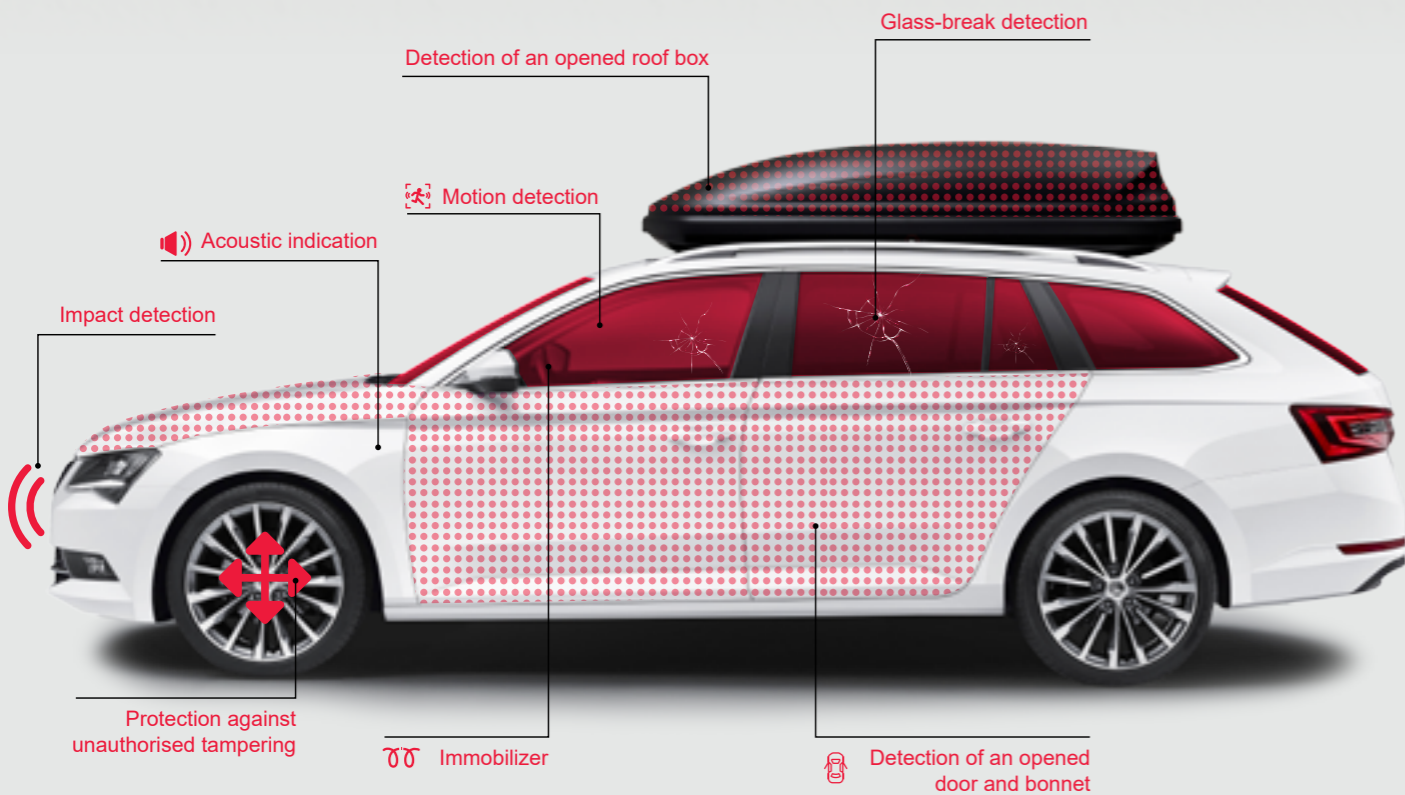

REMOTE CONTROL

It allows you to remotely control the alarm and all devices in your home. You can also use the same control for your firm.

OPENING DETECTOR

It guards windows and doors and if they are opened violently, it will trigger an alarm. Thus, it can keep guard over you even while you are sleeping.

VIDEO-VERIFICATION CAMERA

In case of an alarm, it sends a one-minute video from the guarded location. It allows you to see what the situation looked like before and after the event.

FIRE DETECTOR

It can recognize smoke or an increased temperature and warn you before a fire breaks out.

Car security and monitoring

The car alarm combines vehicle security, acoustic indication, an immobilizer and notification of an alarm via mobile phone. At the same time, it can distinguish exactly what happened and you will immediately receive information specifying the type and location of the alarm.