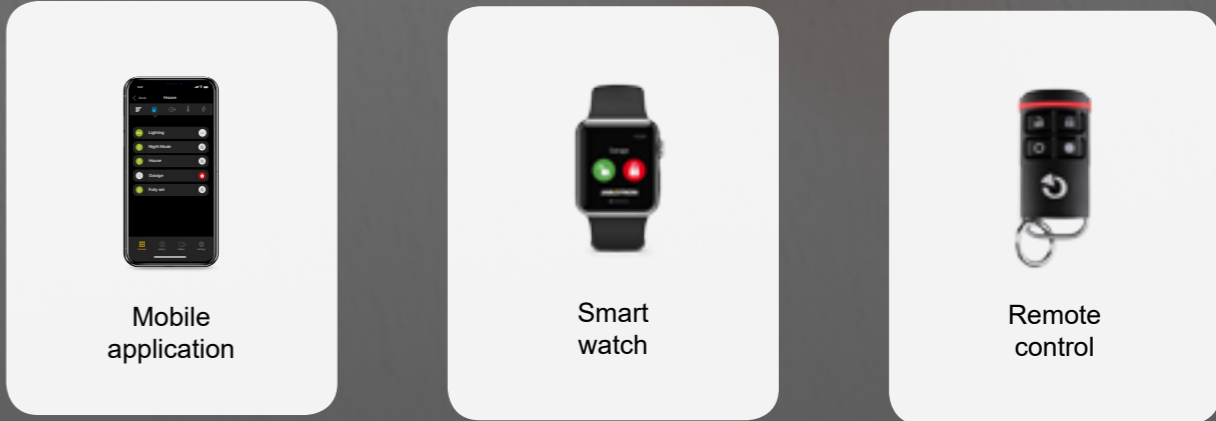

GUARDING 24H A DAY

The JABLOTRON 100+ system can be connected to a monitoring and alarm centre where operators evaluate reports from the alarm 24 hours a day and if necessary send out an intervention team to the guarded building.

Four steps to security

Intuitive two-button control

The JABLOTRON 100+ system is so easy to control that you will manage it with your weekend shopping in your hand. All you need to do is to press the button of the respective segment and authorize yourself. If you add for instance a garage in future, the number of segments can be extended any time without problems.

Control your home in other ways

Protect your house and family

Security alarm

Preventing break-ins

Emergency alarm

5-layers security system

Secured data

AUTOMATION